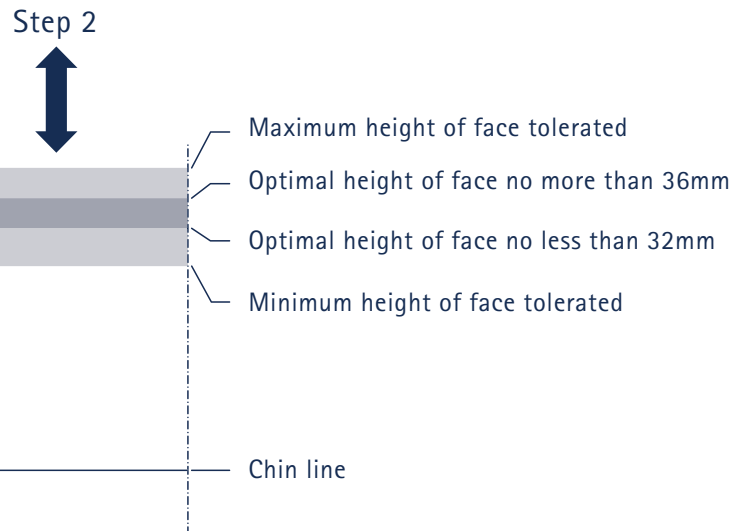

Step 1: example

Step 1: CHECK EYE AREA

- Line up template with upper left edge of photo
- Does the photo measure 35 x 45mm?
- Do the eyes lie within the horizontal grey band?
- Are the eyes roughly level?
- Are the eyes open and clearly visible?
- Does the middle of the nose lie within the vertical dark-grey band?

Step 2: example

Step 2: CHECK SIZE OF FACE

- Move template so that the chin line touches the bottom of the chin
- Does the top of the head lie within the darker grey band (ideal face height)?
- Does the top of the head lie within the lighter grey band (allowable face height)?