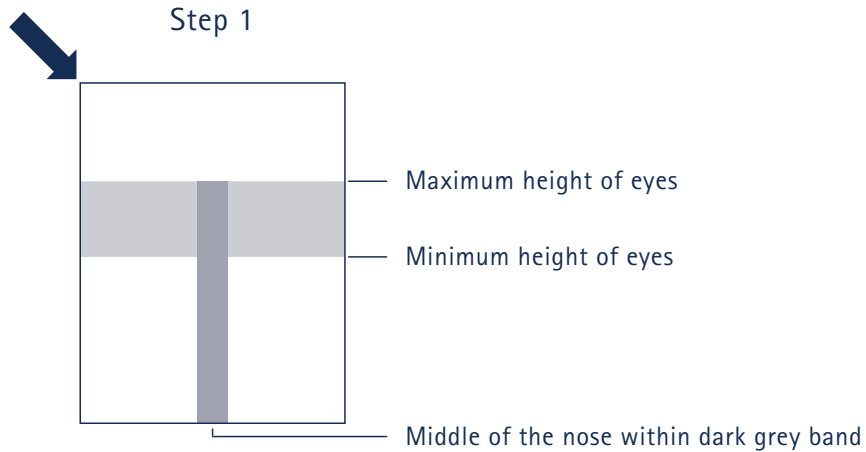

Step 1: example

Step 1: CHECK EYE AREA

- Line up template with upper left edge of photo
- Does the photo measure 35 x 45mm?
- Do the eyes lie within the horizontal grey band?
- Are the eyes roughly level?
- Are the eyes open and clearly visible?
- Does the middle of the nose lie within the vertical dark-grey band?

Step 2: example

Step 2: CHECK SIZE OF FACE

- Move template so that the chin line touches the bottom of the chin
- Does the top of the head lie within the darker grey band (ideal face height)?
- Does the top of the head lie within the lighter grey band (allowable face height)?